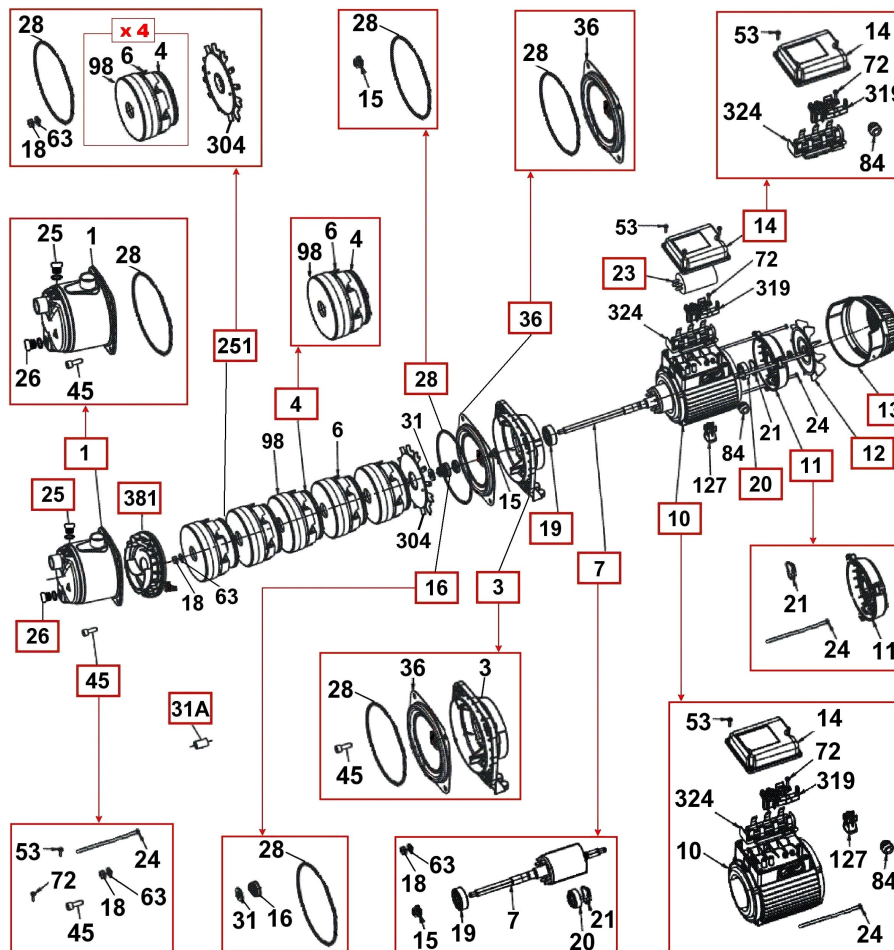

Pump Model - version

EUROINOX 40-50 M - N.6. - -

Attention: check the correspondence with the serial number of the pump.

Company Name
Reference
Phone
Fax
E-mail

Receiver

From

Serial Number

EUROINOX 40-50 M - N.6. - - @ 102970280_c

EUROINOX 40-50 M @ 102970280

Item	Q.ty	Item no.	Description	Unit pr.
1	1	R00005311	PUMP BODY	On req.
3	1	R00005150	SUPPORT	On req.
4	4	R00008764	COMPLETE STAGE	On req.
7	1	R00005290	(SP) MOTOR SHAFT	On req.
10	1	R00005141	MOTOR	On req.
11	1	R00005115	MOTOR COVER	On req.
12	1	R00005107	FAN	On req.
13	1	R00004650	FAN GUARD	On req.
14	1	R00004811	TERMINAL BOARD	On req.
16	1	R00005282	SEAL D.15	On req.
19	1	R00005111	FRONT BEARING 6302-2RSH	On req.
20	1	R00005112	REAR BEARING 6202-2RSH	On req.
23	1	R00005139	CAPACITOR 25UF	On req.
25	1	R00004017	LOAD PLUG	On req.
26	1	R00004018	DISCHARGE PLUG	On req.
28	1	R00005306	OR	On req.
31A	1	R00005133	SEAL SPACER	On req.
36	1	R00004016	MECHANICAL SEAL COVER	On req.
45	1	R00005314	NUTS AND BOLTS	On req.
251	1	R00005333	COMPLETE HYDRAULICS	On req.
381	1	R00005309	SELF-PRIMING FLANGE	On req.